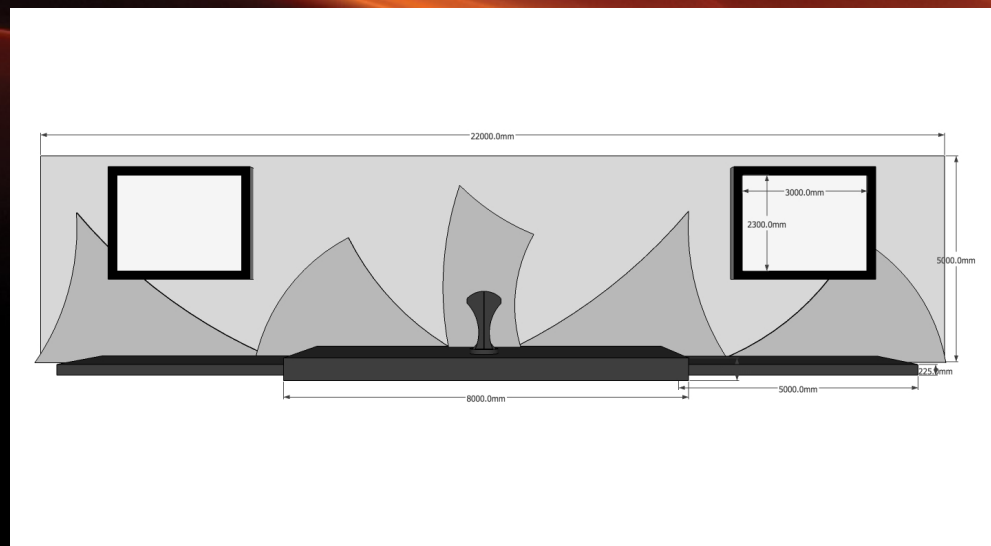

# Iris Twin 22 Stock Set

**BUSINESSAV**

SEE MORE... HEAR MORE...

BusinessAV Ltd, Unit 7, 6 Davy Way, Llay Industrial Estate, Llay, Wrexham, LL12 0PG. Freephone: 0800 587 9908. Email: [info@BusinessAV.co.uk](mailto:info@BusinessAV.co.uk).