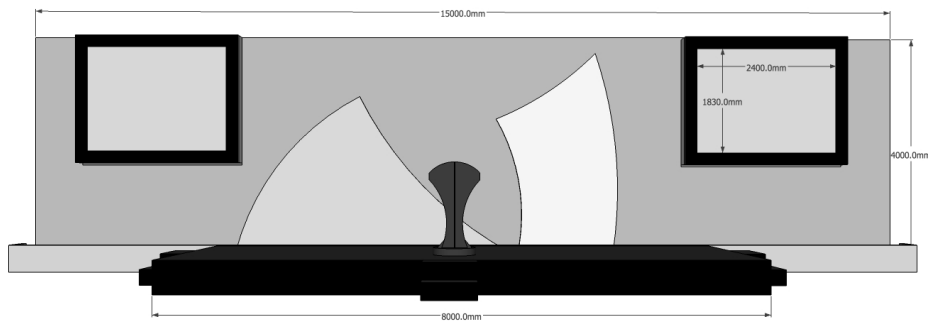

Iris Twin 15 Stock Set

BUSINESSAV

SEE MORE... HEAR MORE...

BusinessAV Ltd, Unit 7, 6 Davy Way, Llay Industrial Estate, Llay, Wrexham, LL12 0PG. Freephone: 0800 587 9908. Email: info@BusinessAV.co.uk.