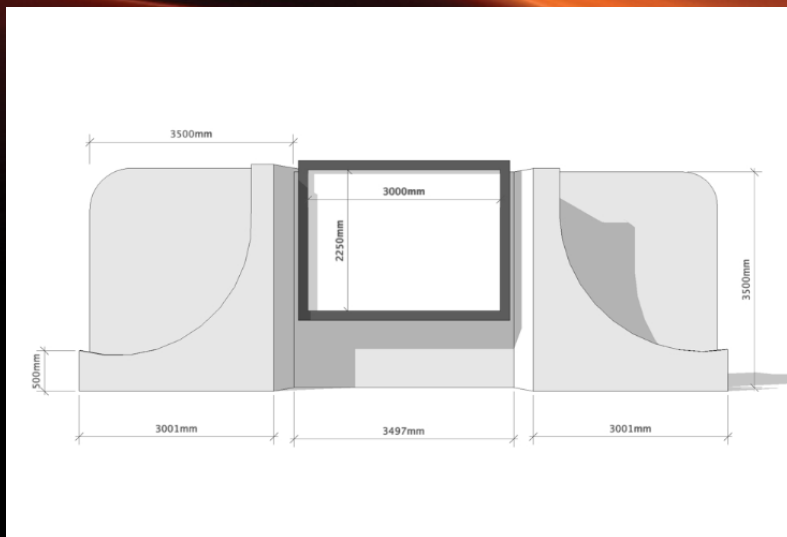

# Big Stock Set

**BUSINESSAV**

SEE MORE... HEAR MORE...

BusinessAV Ltd, Unit 7, 6 Davy Way, Llay Industrial Estate, Llay, Wrexham, LL12 0PG.  
Freephone: 0800 587 9908. Email: [info@BusinessAV.co.uk](mailto:info@BusinessAV.co.uk).